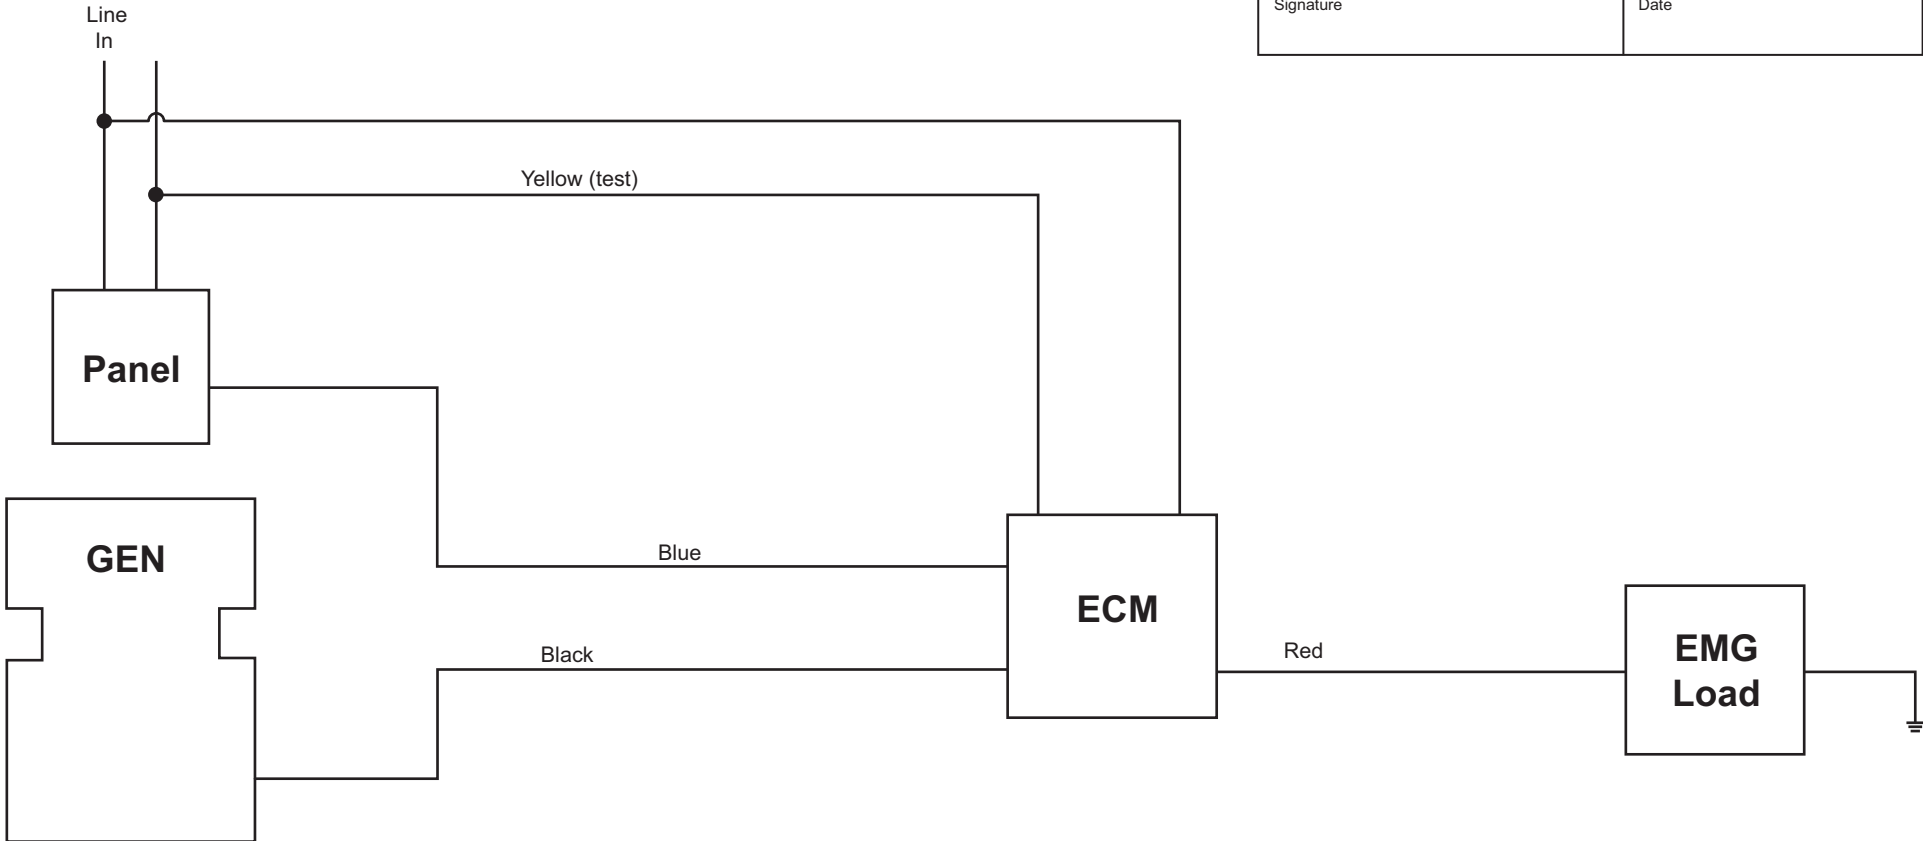

Catalog Number	
Project	Notes
Signature	Date

 <p><b>DSPM</b> INC. DIGITAL SIGNAL POWER MANUFACTURER www.DSPManufacturing.com</p>	<b>Title</b> ECM Generator Wiring Diagram	1921 S. Quaker Ridge Place Ontario, CA 91761 Ph: 1.877.DSPM POWER 1.877.377.6769 Fax: 909.930.3335	
	<b>Document #:</b> 086-0012-01		<b>Revision:</b> NA
	<b>File:</b> 086-0012-01 ECM Generator		