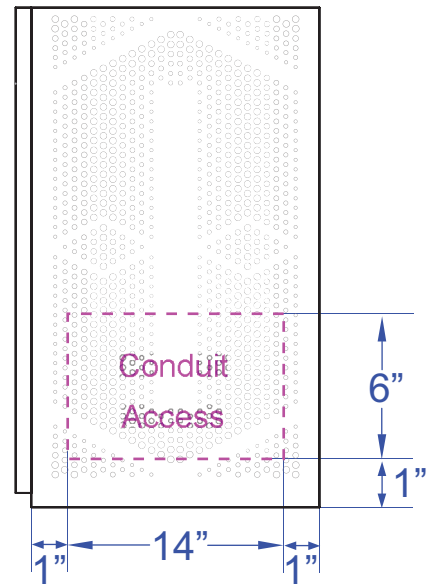

Right Side View

Conduit / Wiring access - left / right side only

Per code requirements please leave 3" on each side of the cabinet including the back, and a 3 foot clearance in front.

Notice: This drawing contains confidential and proprietary data originated. All design, manufacturing, reproduction, use and sale rights are expressly reserved. The recipient agrees by accepting this document, not to supply or disclose and information regarding it to any unauthorized person, or to incorporate this data into any other design or use thereof. All patent rights are expressly reserved.